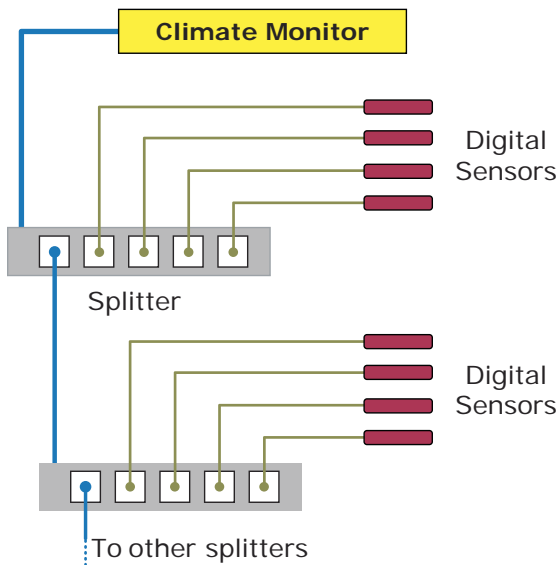

5-Port Splitter

Part Number: SP-5

Provides five additional receptacles for remote sensors

This five-port splitter makes the installation for multiple remote sensors easy. Chain them together to connect up to 16 sensors.

Connecting to the Geist Climate Monitor

This 5-port splitter comes with a four-foot cord.

Sensor Details

Specifications

RJ12- 5 way splitter
R-series Connection Interface: RJ12
Warranty: 1 year
Unit weighs 1 lb