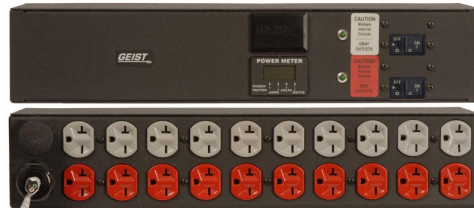

OVERVIEW

Metered rPDUs deliver reliable power to critical IT equipment within a rack or cabinet. Includes a local LED display to view real-time power data.

Benefits

- Avoid accidental overloads when deploying or moving critical server equipment with instant access to power consumption metrics on the local digital display.
- The local LED display provides real-time power data for instant feedback when deploying or moving critical IT equipment.
- Every unit is 100% tested for reliability and functionality.
- Simple and convenient configuration options for cord lengths and chassis colors.
- Standard three-year warranty, upgraded to a five-year warranty with product registration.

Part #: 12333

Model Number: 2XPRC200-103D20TL6

Category: Metered

Sub Category: Standard

Power Configuration: 30A, 208V, 4.9kW

Physical Configuration: 2U 19in / 483mm, Horizontal

Product Summary:

rPDU, Metered Standard, 30A, 208V, 4.9kW, Horizontal, (20) NEMA 6-20R, 10ft power cord with L6-30P, Black Powder Coat.